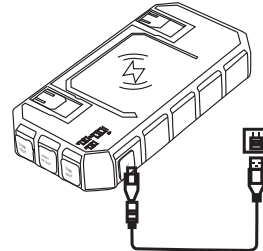

(2) Micro input port charging power bank