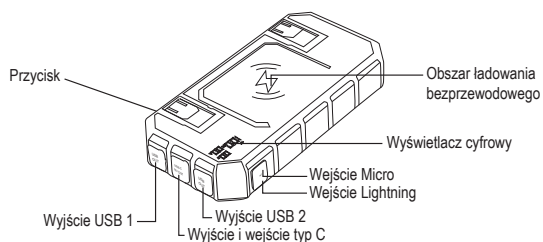

HALO POWER

WIRELESS 27K mAh

Model: Fox Halo Wireless 27K Power Pack

Kod produktu: CEI211

Podręcznik użytkownika

Model ten jest kompatybilny z większością urządzeń DC 5V

FUNKCJE

1. Wbudowane podwójne porty USB, jeden port Lightning, jeden port typ C, jeden port Micro oraz opcja ładowania bezprzewodowego.

2. Wskaźnik napięcia: Cyfrowy wyświetlacz pokazuje aktualny stan naładowania baterii.