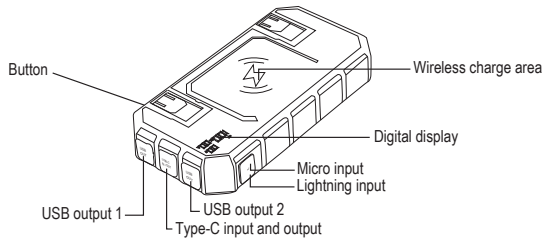

2. Power indicator light: Digital display shows the current battery level.

3. Wireless: Single Click to turn on the wireless charging function. The wireless charging function automatically turns off after 5 mins once the phone is removed.