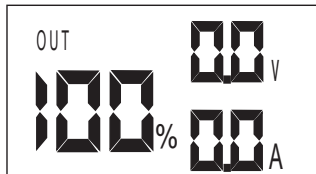

2. Power indicator light: Digital display shows the current battery level.

3. Wireless: Single Click to turn on the wireless charging function. The wireless charging function automatically turns off after 5 mins once the phone is removed.