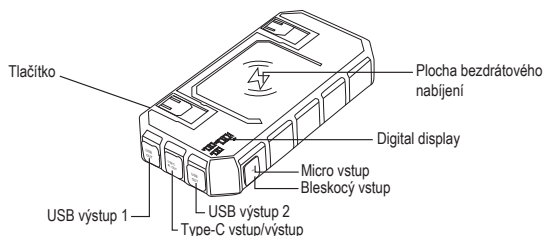

HALO POWER

WIRELESS 27K mAh

Model: Fox Halo Wireless 27K Power Pack

Kód výrobku : CEI211

Příručka uživatele

Tento model je kompatibilní s většinou zařízení 5V DC

VLASTNOSTI

1. Dvojitý USB port, jeden bleskový, jeden typ C, jeden Micro port a bezdrátový

2. Světelná kontrolka zapnutí: Digitální display ukazuje stav baterií.