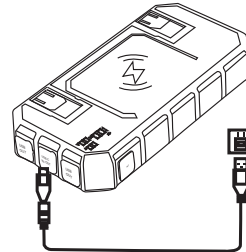

(1) Type-C port charging power bank model