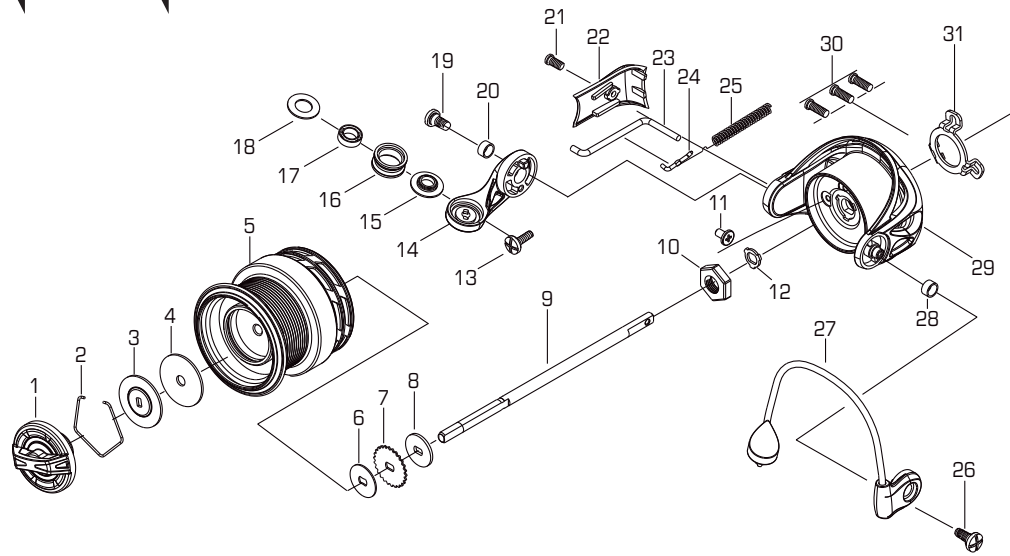

**FOX
RAGE**

PRISM X 1000

No	Parts Name
1	FRONT DRAG KNOB ASSEMBLY
2	DRAG RETAINER
3	ROTATING METAL WASHER
4	DRAG WASHER
5	PRISM X 1000 SPOOL
6	SPOOL WASHER
7	CLICK RATCHET
8	MAIN SHAFT WASHER
9	MAIN SHAFT
10	ROTOR NUT
11	LOCKING ROTOR NUT SCREW
12	ROTOR WASHER
13	LINE ROLLER SCREW
14	LINE ROLLER BOSS
15	LINE ROLLER END PLATE
16	LINE ROLLER
17	LINE ROLLER BEARING

No	Parts Name
18	LINE ROLLER WASHER
19	BOSS SCREW
20	LINE ROLLER BOSS BUSH
21	SIDE COVER SCREW
22	ROTOR SIDE COVER
23	BAIL ARM PUSH ROD
24	LEVER
25	BAIL ARM SPRING
26	PIVOT SCREW
27	BAIL ARM ASSEMBLY
28	BAIL ARM BOSS BUSH
29	PRISM X 1000 ROTOR
30	BEARING PLATE SCREWS
31	BEARING PLATE
32	BEARING WASHER
33	MAIN SHAFT BEARING
34	BEARING WASHER

No	Parts Name
35	BEARING HOLDER
36	BEARING SPRING
37	ANTI REVERSE BEARING
38	PINION WASHER
39	PINION GEAR
40	ANTI REVERSE LEVER SPRING
41	ANTI REVERSE LINKAGE
42	ANTI REVERSE LEVER
43	LEVER SCREW
44	MAIN GEAR BEARING
45	MAIN GEAR
46	MAIN GEAR SHIM
47	MAIN GEAR BEARING
48	PRISM X 1000 SIDE COVER
49	SIDE COVER SCREWS
50	SIDE COVER PLATE
51	DECORATIVE SIDE COVER

No	Parts Name
19	LINE ROLLER
20	LINE ROLLER BEARING
21	LINE ROLLER WASHER
22	BOSS SCREW
23	LINE ROLLER BOSS BUSH
24	SIDE COVER SCREW
25	ROTOR SIDE COVER
26	BAIL ARM PUSH ROD
27	BAIL ARM SPRING ACTUATOR
28	LEVER
29	BAIL ARM SPRING
30	BAIL ARM BOSS BUSH
31	PIVOT SCREW
32	BAIL ARM ASSEMBLY
33	PRISM X 4500 ROTOR
34	BEARING PLATE SCREWS
35	BEARING PLATE
36	BEARING WASHER