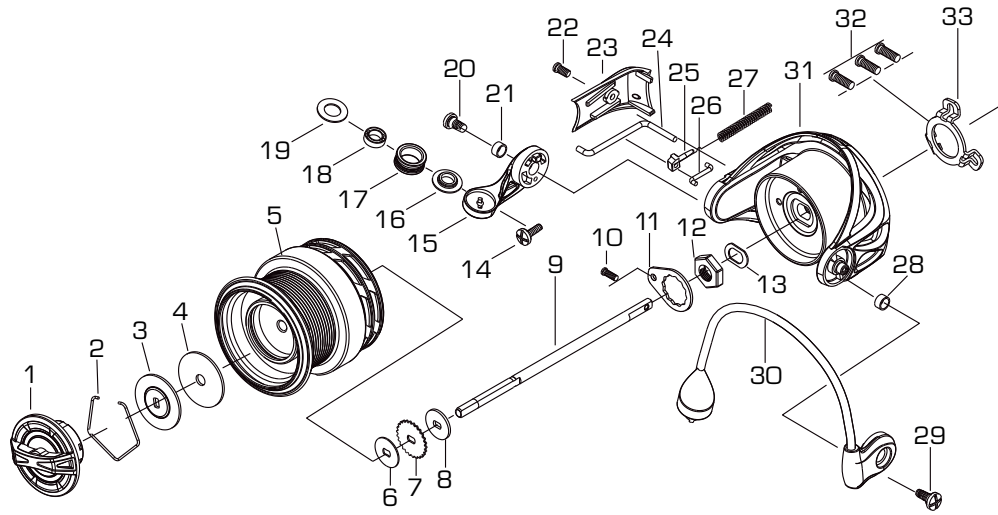

**FOX
RAGE**

PRISM X 2500

No	Parts Name
1	FRONT DRAG KNOB ASSEMBLY
2	DRAG RETAINER
3	ROTATING METAL WASHER
4	DRAG WASHER
5	PRISM X 2500 SPOOL
6	SPOOL WASHER
7	CLICK RATCHET
8	MAIN SHAFT WASHER
9	MAIN SHAFT
10	LOCKING WASHER SCREW
11	LOCKING WASHER
12	ROTOR NUT
13	ROTOR WASHER
14	LINE ROLLER SCREW
15	LINE ROLLER BOSS
16	LINE ROLLER END PLATE
17	LINE ROLLER

No	Parts Name
18	LINE ROLLER BEARING
19	LINE ROLLER WASHER
20	BOSS SCREW
21	LINE ROLLER BOSS BUSH
22	SIDE COVER SCREW
23	ROTOR SIDE COVER
24	BAIL ARM PUSH ROD
25	BAIL ARM SPRING ACTUATOR
26	LEVER
27	BAIL ARM SPRING
28	BAIL ARM BOSS BUSH
29	PIVOT SCREW
30	BAIL ARM ASSEMBLY
31	PRISM X 2500 ROTOR
32	BEARING PLATE SCREWS
33	BEARING PLATE
34	BEARING WASHER

No	Parts Name
35	MAIN SHAFT BEARING
36	BEARING HOLDER
37	BEARING SPRING
38	ANTI REVERSE BEARING
39	PINION WASHER
40	PINION GEAR
41	SIDE COVER PLATE
42	DECORATIVE SIDE COVER
43	PRISM X 2500 HANDLE
44	ANTI REVERSE LEVER SPRING
45	ANTI REVERSE LINKAGE
46	ANTI REVERSE LEVER
47	LEVER SCREW
48	MAIN GEAR BEARING
49	MAIN GEAR
50	MAIN GEAR SHIM
51	MAIN GEAR BEARING

No	Parts Name
52	PRISM X 2500 SIDE COVER
53	SIDE COVER SCREWS
54	SIDE COVER PLATE
55	DECORATIVE SIDE COVER
56	HANDLE SCREW WASHER
57	HANDLE SCREW
58	BLOCK SCREW
59	OSCILLATION BLOCK
60	OSCILLATION GEAR
61	OSCILLATION GEAR BEARING
62	RETAINER PLATE SCREW
63	RETAINER PLATE
64	REAR COVER SCREW
65	REAR COVER
66	SIDE COVER SCREW
67	SIDE COVER SCREW
68	PRISM X 2500 BODY