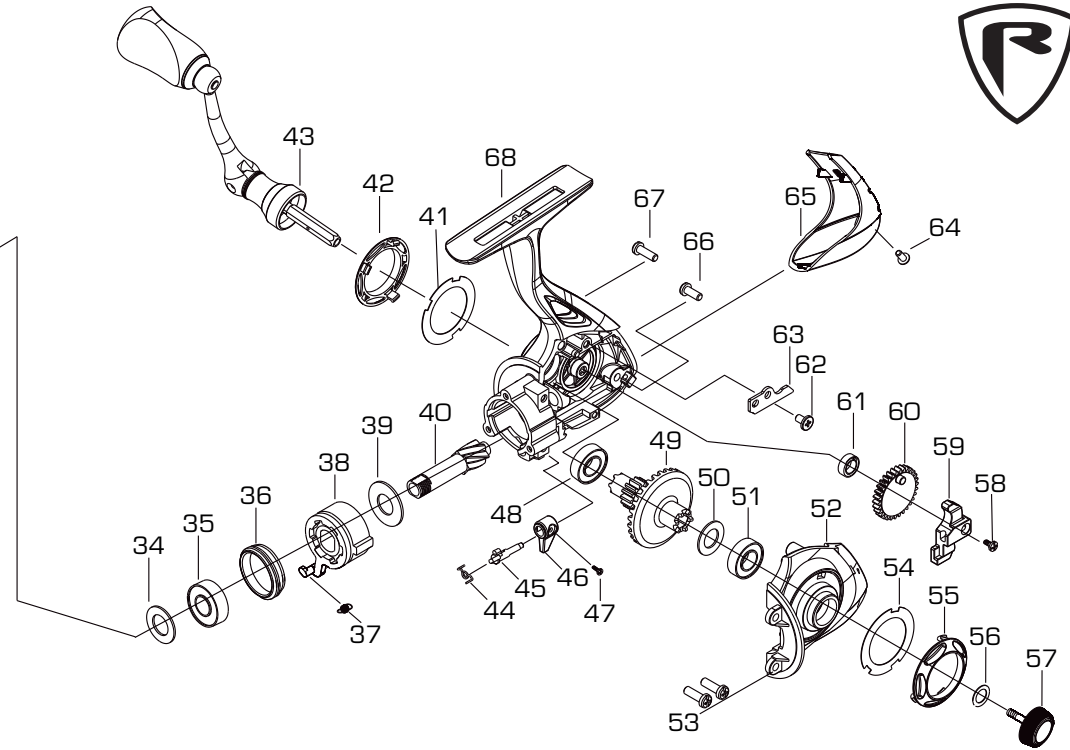

**FOX
RAGE**

PRISM X 2500

No	Parts Name
1	FRONT DRAG KNOB ASSEMBLY
2	DRAG RETAINER
3	ROTATING METAL WASHER
4	DRAG WASHER
5	PRISM X 2500 SPOOL
6	SPOOL WASHER
7	CLICK RATCHET
8	MAIN SHAFT WASHER
9	MAIN SHAFT
10	LOCKING WASHER SCREW
11	LOCKING WASHER
12	ROTOR NUT
13	ROTOR WASHER
14	LINE ROLLER SCREW
15	LINE ROLLER BOSS
16	LINE ROLLER END PLATE
17	LINE ROLLER

No	Parts Name
18	LINE ROLLER BEARING
19	LINE ROLLER WASHER
20	BOSS SCREW
21	LINE ROLLER BOSS BUSH
22	SIDE COVER SCREW
23	ROTOR SIDE COVER
24	BAIL ARM PUSH ROD
25	BAIL ARM SPRING ACTUATOR
26	LEVER
27	BAIL ARM SPRING
28	BAIL ARM BOSS BUSH
29	PIVOT SCREW
30	BAIL ARM ASSEMBLY
31	PRISM X 2500 ROTOR
32	BEARING PLATE SCREWS
33	BEARING PLATE
34	BEARING WASHER

No	Parts Name
35	MAIN SHAFT BEARING
36	BEARING HOLDER
37	BEARING SPRING
38	ANTI REVERSE BEARING
39	PINION WASHER
40	PINION GEAR
41	SIDE COVER PLATE
42	DECORATIVE SIDE COVER
43	PRISM X 2500 HANDLE
44	ANTI REVERSE LEVER SPRING
45	ANTI REVERSE LINKAGE
46	ANTI REVERSE LEVER
47	LEVER SCREW
48	MAIN GEAR BEARING
49	MAIN GEAR
50	MAIN GEAR SHIM
51	MAIN GEAR BEARING

No	Parts Name
52	PRISM X 2500 SIDE COVER
53	SIDE COVER SCREWS
54	SIDE COVER PLATE
55	DECORATIVE SIDE COVER
56	HANDLE SCREW WASHER
57	HANDLE SCREW
58	BLOCK SCREW
59	OSCILLATION BLOCK
60	OSCILLATION GEAR
61	OSCILLATION GEAR BEARING
62	RETAINER PLATE SCREW
63	RETAINER PLATE
64	REAR COVER SCREW
65	REAR COVER
66	SIDE COVER SCREW
67	SIDE COVER SCREW
68	PRISM X 2500 BODY