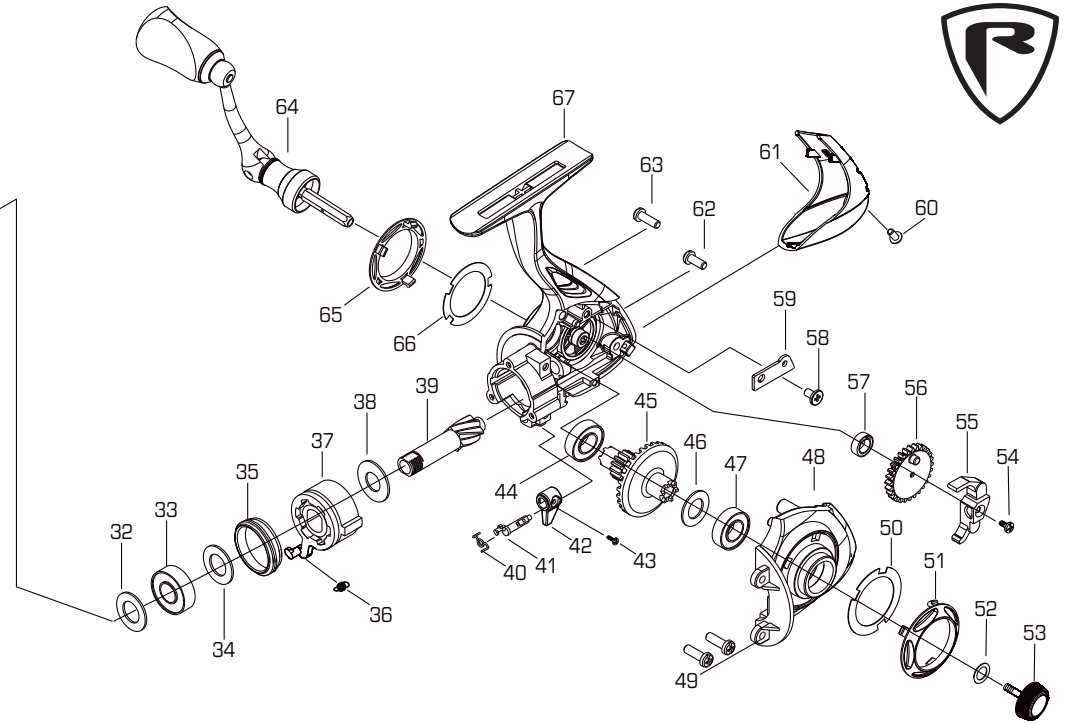

**FOX
RAGE**

PRISM X 1000

No	Parts Name
1	FRONT DRAG KNOB ASSEMBLY
2	DRAG RETAINER
3	ROTATING METAL WASHER
4	DRAG WASHER
5	PRISM X 1000 SPOOL
6	SPOOL WASHER
7	CLICK RATCHET
8	MAIN SHAFT WASHER
9	MAIN SHAFT
10	ROTOR NUT
11	LOCKING ROTOR NUT SCREW
12	ROTOR WASHER
13	LINE ROLLER SCREW
14	LINE ROLLER BOSS
15	LINE ROLLER END PLATE
16	LINE ROLLER
17	LINE ROLLER BEARING

No	Parts Name
18	LINE ROLLER WASHER
19	BOSS SCREW
20	LINE ROLLER BOSS BUSH
21	SIDE COVER SCREW
22	ROTOR SIDE COVER
23	BAIL ARM PUSH ROD
24	LEVER
25	BAIL ARM SPRING
26	PIVOT SCREW
27	BAIL ARM ASSEMBLY
28	BAIL ARM BOSS BUSH
29	PRISM X 1000 ROTOR
30	BEARING PLATE SCREWS
31	BEARING PLATE
32	BEARING WASHER
33	MAIN SHAFT BEARING
34	BEARING WASHER

No	Parts Name
35	BEARING HOLDER
36	BEARING SPRING
37	ANTI REVERSE BEARING
38	PINION WASHER
39	PINION GEAR
40	ANTI REVERSE LEVER SPRING
41	ANTI REVERSE LINKAGE
42	ANTI REVERSE LEVER
43	LEVER SCREW
44	MAIN GEAR BEARING
45	MAIN GEAR
46	MAIN GEAR SHIM
47	MAIN GEAR BEARING
48	PRISM X 1000 SIDE COVER
49	SIDE COVER SCREWS
50	SIDE COVER PLATE
51	DECORATIVE SIDE COVER

No	Parts Name
52	HANDLE SCREW WASHER
53	HANDLE SCREW
54	BLOCK SCREW
55	OSCILLATION BLOCK
56	OSCILLATION GEAR
57	OSCILLATION GEAR BEARING
58	RETAINER PLATE SCREW
59	RETAINER PLATE
60	REAR COVER SCREW
61	REAR COVER
62	SIDE COVER SCREW
63	SIDE COVER SCREW
64	PRISM X 1000 HANDLE
65	DECORATIVE SIDE COVER
66	SIDE COVER PLATE
67	PRISM X 1000 BODY