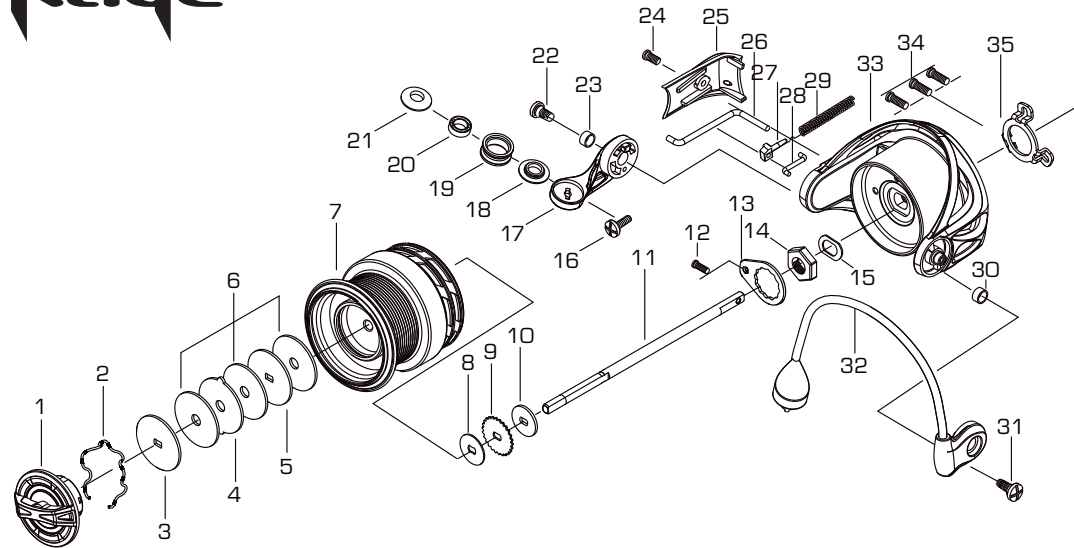

**FOX
RAGE**

PRISM X 4500

No	Parts Name
1	FRONT DRAG KNOB ASSEMBLY
2	DRAG RETAINER
3	ROTATING METAL WASHER
4	FIXED METAL WASHER
5	ROTATING METAL WASHER
6	DRAG WASHERS
7	PRISM X 4500 SPOOL
8	SPOOL WASHER
9	CLICK RATCHET
10	MAIN SHAFT WASHER
11	MAIN SHAFT
12	LOCKING WASHER SCREW
13	LOCKING WASHER
14	ROTOR NUT
15	ROTOR WASHER
16	LINE ROLLER SCREW
17	LINE ROLLER BOSS
18	LINE ROLLER END PLATE

No	Parts Name
19	LINE ROLLER
20	LINE ROLLER BEARING
21	LINE ROLLER WASHER
22	BOSS SCREW
23	LINE ROLLER BOSS BUSH
24	SIDE COVER SCREW
25	ROTOR SIDE COVER
26	BAIL ARM PUSH ROD
27	BAIL ARM SPRING ACTUATOR
28	LEVER
29	BAIL ARM SPRING
30	BAIL ARM BOSS BUSH
31	PIVOT SCREW
32	BAIL ARM ASSEMBLY
33	PRISM X 4500 ROTOR
34	BEARING PLATE SCREWS
35	BEARING PLATE
36	BEARING WASHER

No	Parts Name
37	MAIN SHAFT BEARING
38	BEARING WASHER
39	BEARING HOLDER
40	BEARING SPRING
41	ANTI REVERSE BEARING
42	PINION WASHER
43	PINION GEAR
44	ANTI REVERSE LEVER SPRING
45	ANTI REVERSE LINKAGE
46	ANTI REVERSE LEVER
47	LEVER SCREW
48	MAIN GEAR BEARING
49	MAIN GEAR
50	MAIN GEAR SHIM
51	MAIN GEAR BEARING
52	PRISM X 4500 SIDE COVER
53	SIDE COVER SCREWS
54	SIDE COVER PLATE

No	Parts Name
55	DECORATIVE SIDE COVER
56	HANDLE SCREW WASHER
57	HANDLE SCREW
58	BLOCK SCREW
59	OSCILLATION BLOCK
60	OSCILLATION GEAR
61	OSCILLATION GEAR BEARING
62	RETAINER PLATE SCREW
63	RETAINER PLATE
64	REAR COVER SCREW
65	REAR COVER
66	SIDE COVER SCREW
67	SIDE COVER SCREW
68	PRISM X 4500 BODY
69	SIDE COVER PLATE
70	DECORATIVE SIDE COVER
71	PRISM X 4500 HANDLE