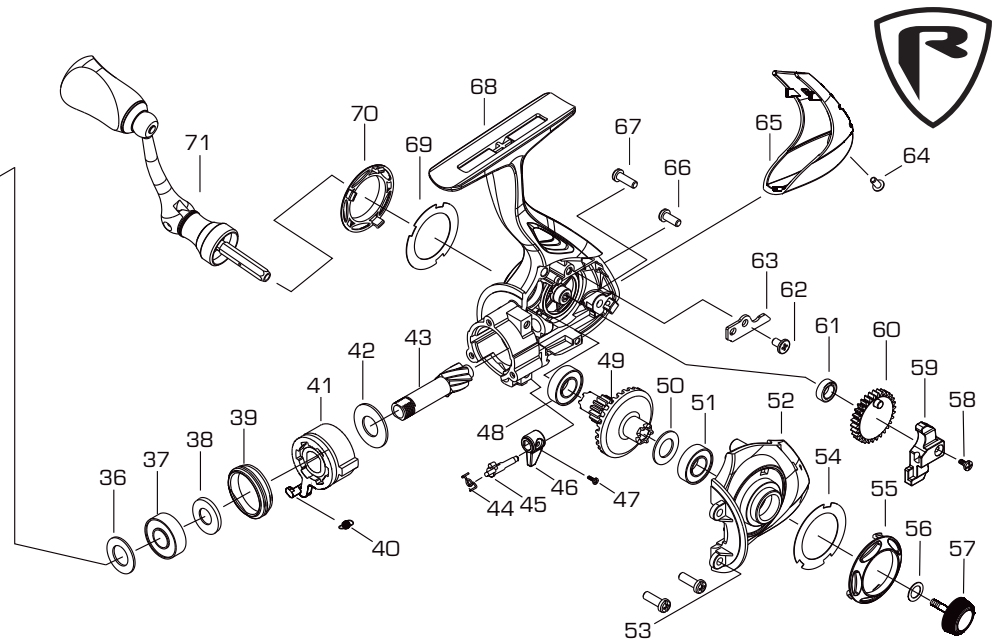

**FOX
RAGE**

PRISM X 4500

No	Parts Name
1	FRONT DRAG KNOB ASSEMBLY
2	DRAG RETAINER
3	ROTATING METAL WASHER
4	FIXED METAL WASHER
5	ROTATING METAL WASHER
6	DRAG WASHERS
7	PRISM X 4500 SPOOL
8	SPOOL WASHER
9	CLICK RATCHET
10	MAIN SHAFT WASHER
11	MAIN SHAFT
12	LOCKING WASHER SCREW
13	LOCKING WASHER
14	ROTOR NUT
15	ROTOR WASHER
16	LINE ROLLER SCREW
17	LINE ROLLER BOSS
18	LINE ROLLER END PLATE

No	Parts Name
19	LINE ROLLER
20	LINE ROLLER BEARING
21	LINE ROLLER WASHER
22	BOSS SCREW
23	LINE ROLLER BOSS BUSH
24	SIDE COVER SCREW
25	ROTOR SIDE COVER
26	BAIL ARM PUSH ROD
27	BAIL ARM SPRING ACTUATOR
28	LEVER
29	BAIL ARM SPRING
30	BAIL ARM BOSS BUSH
31	PIVOT SCREW
32	BAIL ARM ASSEMBLY
33	PRISM X 4500 ROTOR
34	BEARING PLATE SCREWS
35	BEARING PLATE
36	BEARING WASHER

No	Parts Name
37	MAIN SHAFT BEARING
38	BEARING WASHER
39	BEARING HOLDER
40	BEARING SPRING
41	ANTI REVERSE BEARING
42	PINION WASHER
43	PINION GEAR
44	ANTI REVERSE LEVER SPRING
45	ANTI REVERSE LINKAGE
46	ANTI REVERSE LEVER
47	LEVER SCREW
48	MAIN GEAR BEARING
49	MAIN GEAR
50	MAIN GEAR SHIM
51	MAIN GEAR BEARING
52	PRISM X 4500 SIDE COVER
53	SIDE COVER SCREWS
54	SIDE COVER PLATE

No	Parts Name
55	DECORATIVE SIDE COVER
56	HANDLE SCREW WASHER
57	HANDLE SCREW
58	BLOCK SCREW
59	OSCILLATION BLOCK
60	OSCILLATION GEAR
61	OSCILLATION GEAR BEARING
62	RETAINER PLATE SCREW
63	RETAINER PLATE
64	REAR COVER SCREW
65	REAR COVER
66	SIDE COVER SCREW
67	SIDE COVER SCREW
68	PRISM X 4500 BODY
69	SIDE COVER PLATE
70	DECORATIVE SIDE COVER
71	PRISM X 4500 HANDLE