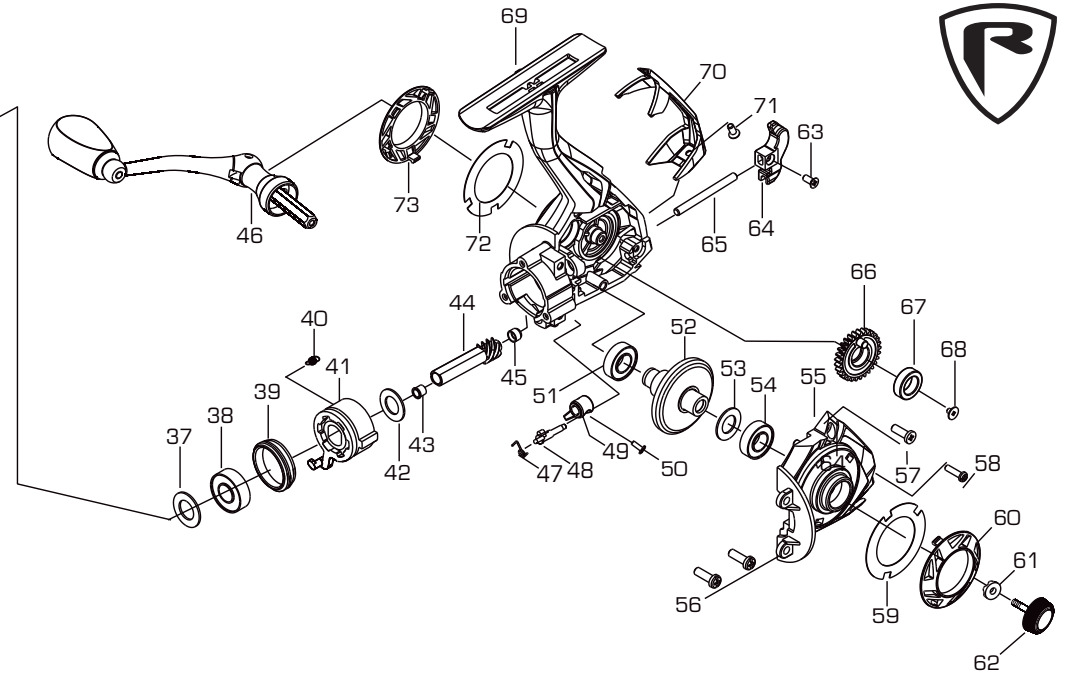

No	Parts Name
1	FRONT DRAG KNOB ASSEMBLY
2	DRAG RETAINER
3	DRAG CLICKER CAP
4	FIXED METAL WASHER
5	ROTATING METAL WASHER
6	DRAG WASHERS
7	WARRIOR 3500 SPOOL
8	SPOOL WASHER
9	CLICK RATCHET
10	MAIN SHAFT WASHER
11	MAIN SHAFT
12	LOCKING NUT SCREW
13	INNER ROTOR SCREWS
14	ROTOR NUT
15	LINE ROLLER SCREW
16	LINE ROLLER BOSS
17	LINE ROLLER END PLATE
18	LINE ROLLER
19	LINE ROLLER BEARING

No	Parts Name
20	LINE ROLLER WASHER
21	BOSS SCREW
22	LINE ROLLER BOSS BUSH
23	SIDE COVER SCREW
24	ROTOR SIDE COVER
25	BAIL ARM PUSH ROD
26	INNER ROTOR
27	LEVER
28	BAIL ARM SPRING
29	LINE ROLLER BOSS NUT
30	BAIL ARM BOSS NUT
31	BAIL ARM BOSS BUSH
32	PIVOT SCREW
33	BAIL ARM ASSEMBLY
34	WARRIOR 3500 ROTOR
35	BEARING HOUSING SCREWS
36	BEARING HOUSING
37	BEARING WASHER
38	MAIN SHAFT BEARING

No	Parts Name
39	BEARING HOLDER
40	BEARING SPRING
41	ANTI REVERSE BEARING
42	PINION WASHER
43	PINION BUSH
44	PINION GEAR
45	PINION BUSH
46	WARRIOR 3500 HANDLE
47	ANTI REVERSE LEVER SPRING
48	ANTI REVERSE LINKAGE
49	ANTI REVERSE LEVER
50	LEVER SCREW
51	MAIN GEAR BEARING
52	MAIN GEAR
53	MAIN GEAR SHIM
54	MAIN GEAR BEARING
55	WARRIOR 3500 SIDE COVER
56	SIDE COVER SCREWS
57	SIDE COVER SCREW

No	Parts Name
58	SIDE COVER SCREW
59	SIDE COVER PLATE
60	DECORATIVE SIDE COVER
61	HANDLE SCREW WASHER
62	HANDLE SCREW
63	OSCILLATION BLOCK SCREW
64	OSCILLATION BLOCK
65	OSCILLATION BLOCK RAIL
66	OSCILLATION GEAR
67	OSCILLATION GEAR BEARING
68	OSCILLATION GEAR SCREW
69	WARRIOR 3500 BODY
70	REAR COVER
71	REAR COVER SCREW
72	SIDE COVER PLATE
73	DECORATIVE SIDE COVER