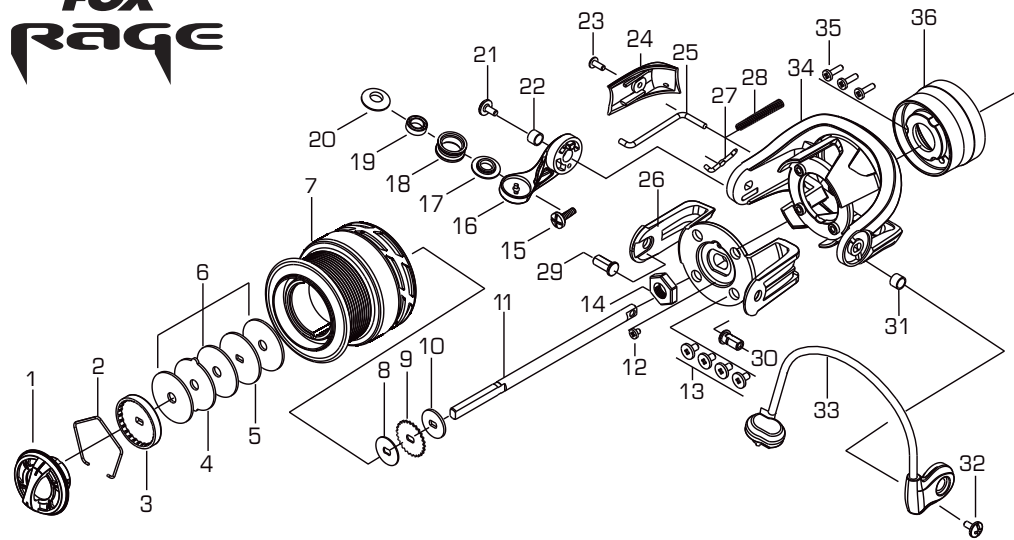

**FOX
RAGE**

WARRIOR 2500