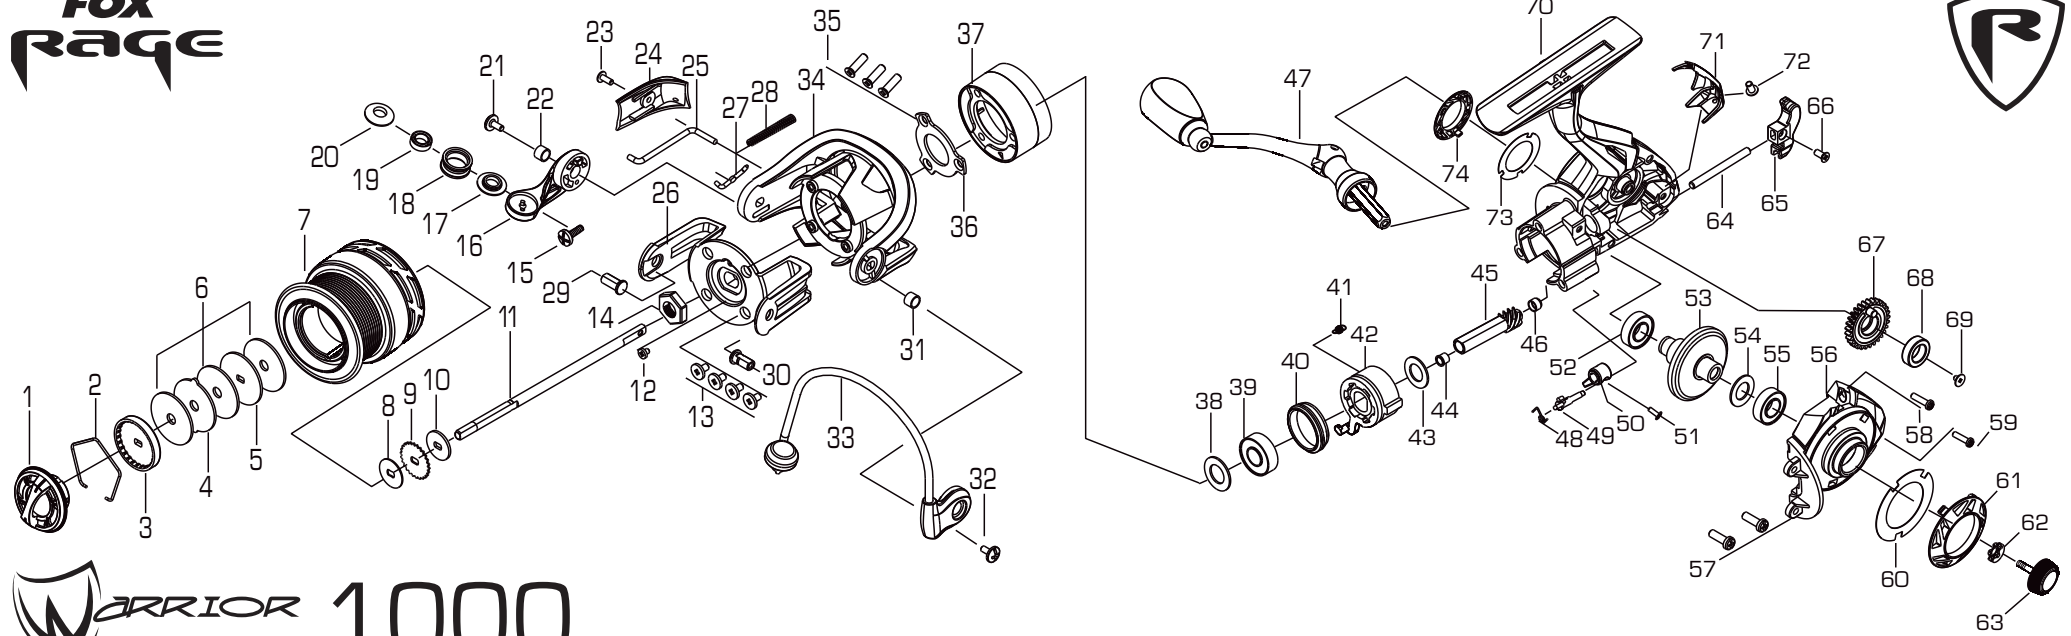

**FOX  
RAGE**

**WARRIOR 1000**

No	Parts Name
1	FRONT DRAG KNOB ASSEMBLY
2	DRAG RETAINER
3	DRAG CLICKER CAP
4	FIXED METAL WASHER
5	ROTATING METAL WASHER
6	DRAG WASHERS
7	WARRIOR 1000 SPOOL
8	SPOOL WASHER
9	CLICK RATCHET
10	MAIN SHAFT WASHER
11	MAIN SHAFT
12	LOCKING NUT SCREW
13	INNER ROTOR SCREWS
14	ROTOR NUT
15	LINE ROLLER SCREW
16	LINE ROLLER BOSS
17	LINE ROLLER END PLATE
18	LINE ROLLER
19	LINE ROLLER BEARING

No	Parts Name
20	LINE ROLLER WASHER
21	BOSS SCREW
22	LINE ROLLER BOSS BUSH
23	SIDE COVER SCREW
24	ROTOR SIDE COVER
25	BAIL ARM PUSH ROD
26	INNER ROTOR
27	LEVER
28	BAIL ARM SPRING
29	LINE ROLLER BOSS NUT
30	BAIL ARM BOSS NUT
31	BAIL ARM BOSS BUSH
32	PIVOT SCREW
33	BAIL ARM ASSEMBLY
34	WARRIOR 1000 ROTOR
35	BEARING PLATE SCREWS
36	BEARING PLATE
37	BEARING HOUSING
38	BEARING WASHER

No	Parts Name
58	SIDE COVER SCREW
59	SIDE COVER SCREW
60	SIDE COVER PLATE
61	DECORATIVE SIDE COVER
62	HANDLE SCREW WASHER
63	HANDLE SCREW
64	OSCILLATION BLOCK RAIL
65	OSCILLATION BLOCK
66	OSCILLATION BLOCK SCREW
67	OSCILLATION GEAR
68	OSCILLATION GEAR BEARING
69	OSCILLATION GEAR SCREW
70	WARRIOR 1000 BODY
71	REAR COVER
72	REAR COVER SCREW
73	SIDE COVER PLATE
74	DECORATIVE SIDE COVER

No	Parts Name
20	LINE ROLLER WASHER
21	BOSS SCREW
22	LINE ROLLER BOSS BUSH
23	SIDE COVER SCREW
24	ROTOR SIDE COVER
25	BAIL ARM PUSH ROD
26	INNER ROTOR
27	LEVER
28	BAIL ARM SPRING
29	LINE ROLLER BOSS NUT
30	BAIL ARM BOSS NUT
31	BAIL ARM BOSS BUSH
32	PIVOT SCREW
33	BAIL ARM ASSEMBLY
34	WARRIOR 3500 ROTOR
35	BEARING HOUSING SCREWS
36	BEARING HOUSING
37	BEARING WASHER
38	MAIN SHAFT BEARING