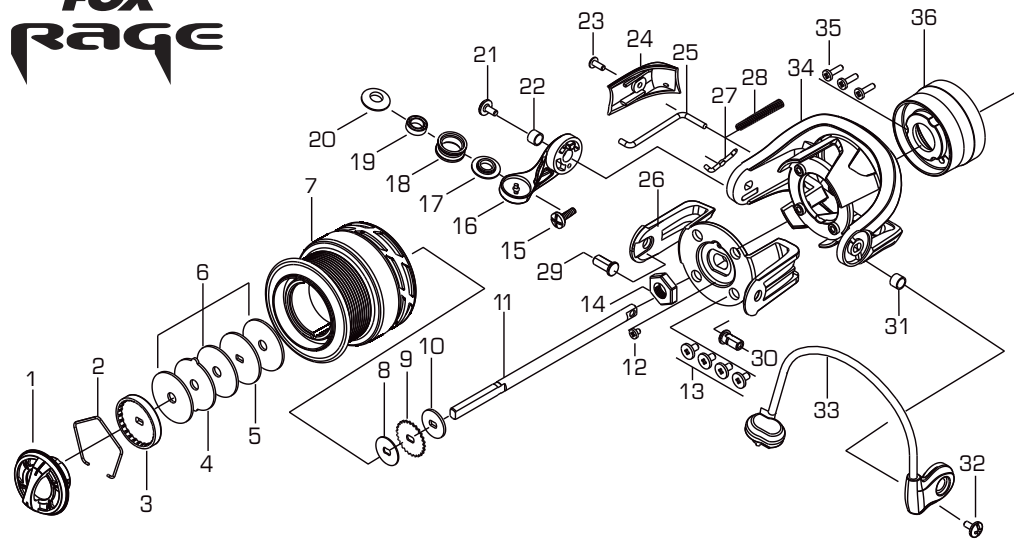

**FOX
RAGE**

WARRIOR 3500